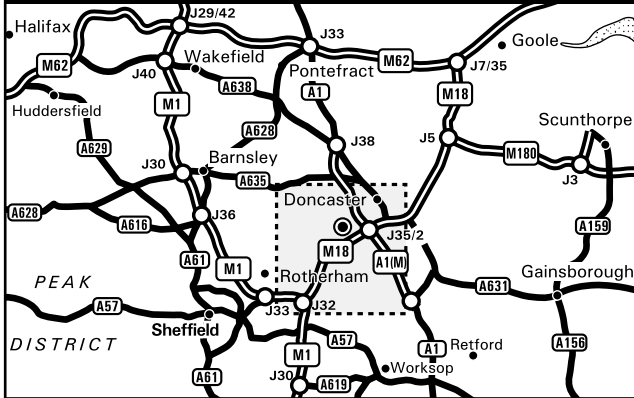

Wavin

Edlington Lane, Edlington
Doncaster, South Yorkshire
DN12 1BY, England

Tel: +44 (0) 1709 856 300
Fax: +44 (0) 1709 856 301

From M1

- Exit the M1 at Junction 32 (signed the North, Doncaster, Hull & M18).
- Continue on the M18.
- Exit the M18 at Junction 2 and join the A1 northbound towards Leeds.
- Exit the A1(M) at junction 36 and join the A630 towards Conisborough.
- After 0.5 mile turn left onto the B6376 (signed New Edlington)
- Continue for about 1 mile.
- Our premises are situated on the right-hand side (opposite the turning with Wicket Way).

From M62

- Exit the M62 at Junction 33 (signed The North / South, A1, Doncaster A638).
- Follow the A1 Southbound.
- Exit the A1(M) at Junction 36 and join the A630 towards Conisborough.
- After 0.5 mile turn left onto the B6376 (signed New Edlington)
- Continue for about 1 mile.
- Our premises are situated on the right-hand side (opposite the turning with Wicket Way).

By Train

- The nearest train station is Doncaster.
- Taxis are available from outside the station.
- For further information on train times and fares, please call the National Rail Enquiry Line on 08457 48 49 50.